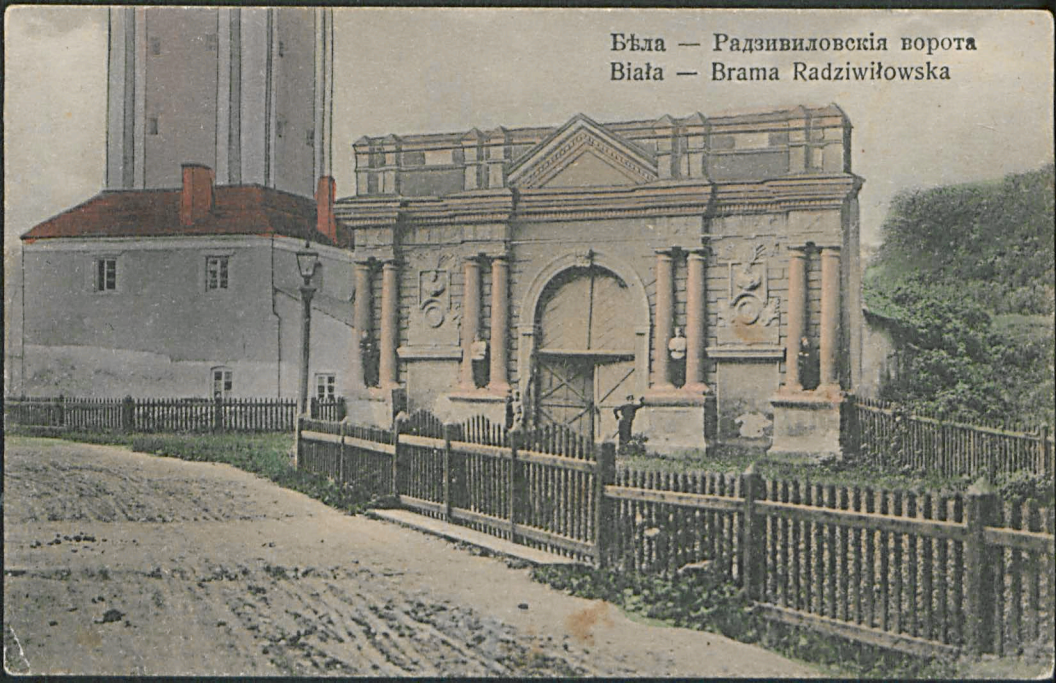

Бѣла — Радзивиловскія ворта
Biała — Brama Radziwiłowska

Carte postale — Postkarte — Cartolina postale — Dopisnice
Открытое-письмо — Post card — Levelező-Lap — Briefkaart

Nakład S. Maj, Warszawa

A vertical dashed line runs down the right side of the card. From this line, four horizontal dashed lines extend to the right edge of the card, creating a grid for an address. The lines are positioned at approximately the top, middle, and bottom of the right half of the card.